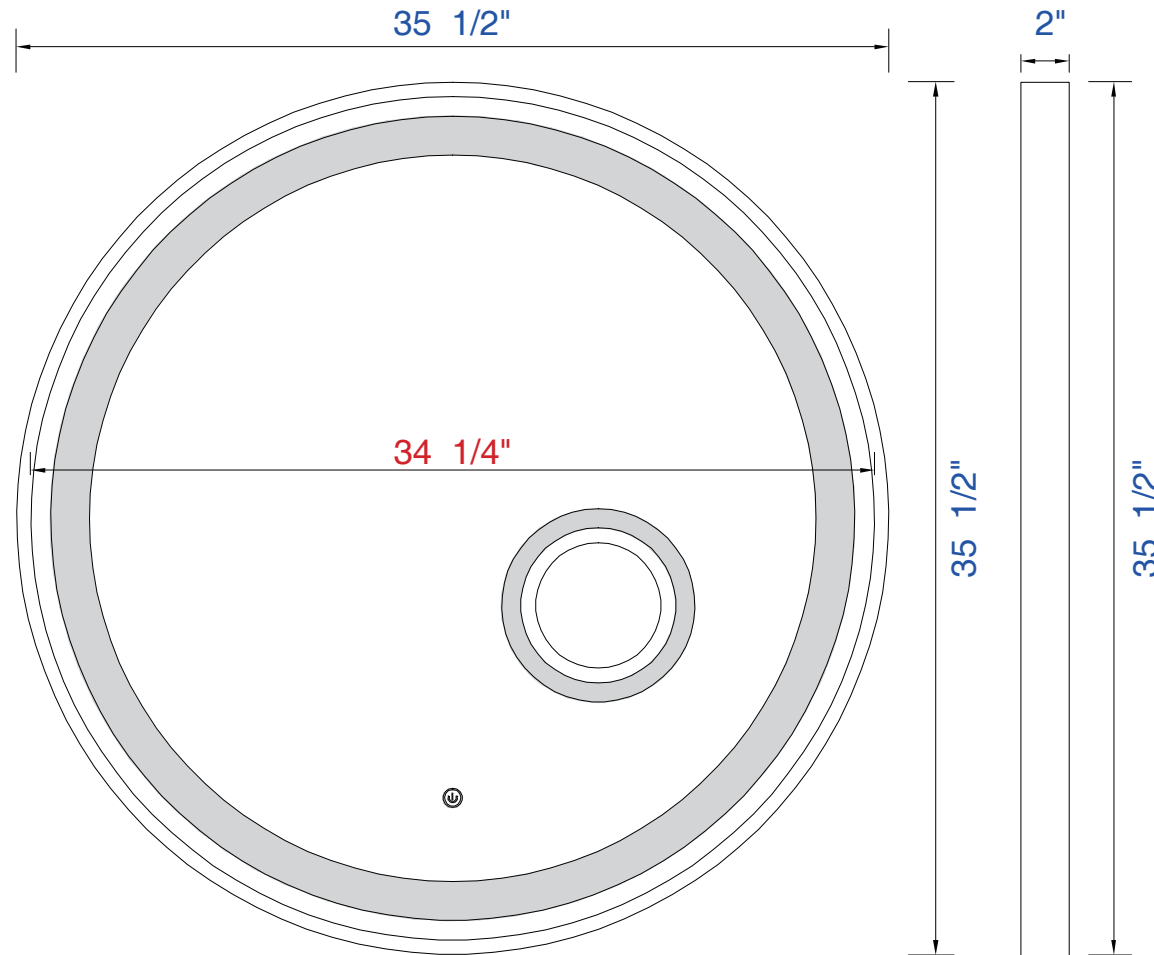

36"

Item Number:

943-M36-BGD  
943-M36-BNK

JAMES MARTIN

VANITIES™

Radiance 36" Mirror

Diagrams with Dimensions  
page 01 of 01

900mm

Item Number:

943-M36-BGD  
943-M36-BNK

JAMES MARTIN

VANITIES™

Radiance 900mm Mirror

Diagrams with Dimensions  
page 01 of 01